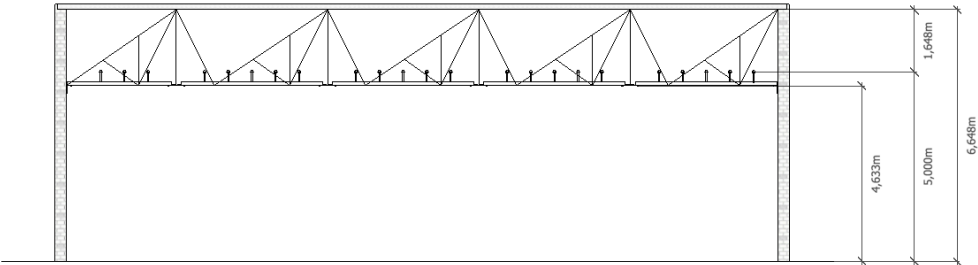

lights:

General work lights: fluorescent tubes fixed to the ceiling of the stage, operated by a light switch next to the entrance door.

Spotlights can be hung from the fixed lighting bars above the entire stage.