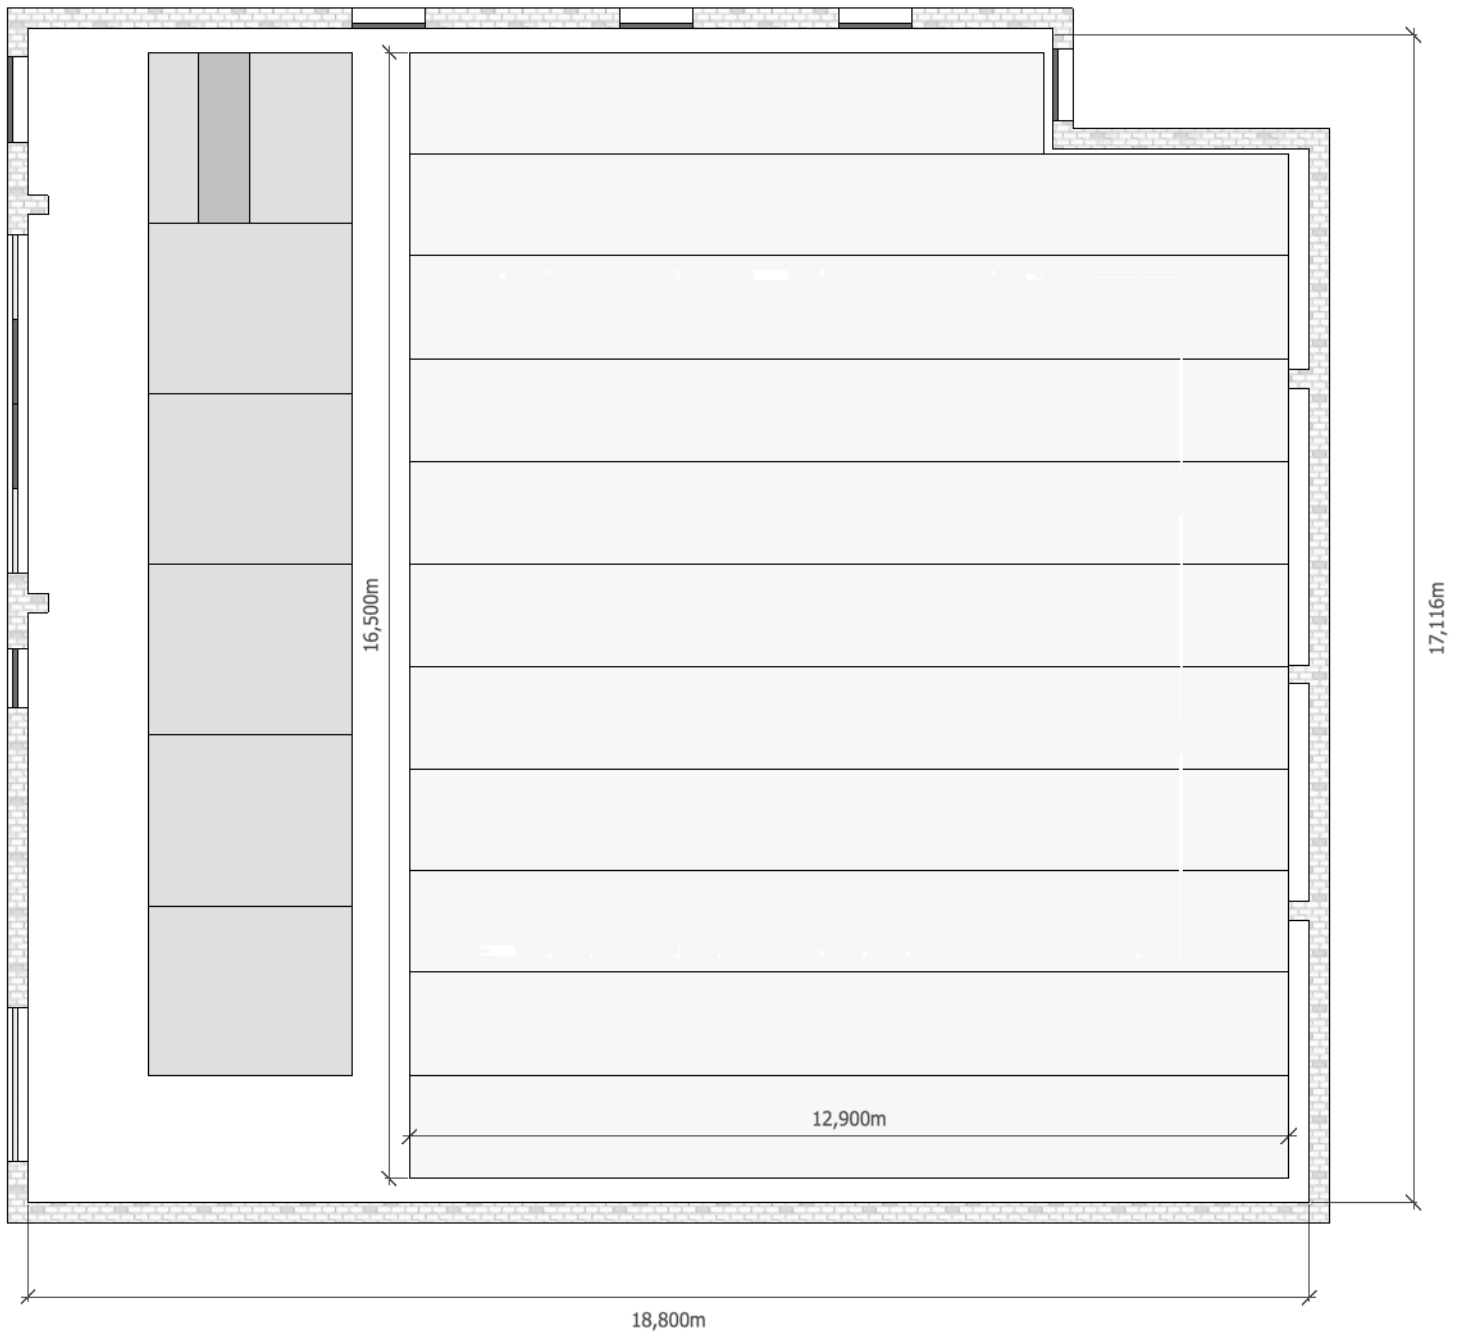

www.wpzimmer.be

Stage:

dimensions:

| | |
|---|-------------------------------|
| total size (incl. space taken up by the audience stands) | approx.: 18m deep by 17m wide |
| size of performing area (covered by black or white marley floor) | 12,90m deep by 16,50m wide |
| height of roof | approx.: 6,20m |
| height of lighting bars | 5m |
| clearance underneath roof structure (maximum height of set) | 4,50m |

floor:

sprung brown wooden floor, not chipping (varnished multiplex)

black or white vinyl dance marley, max. dimensions 12,90m x 16,50m

masking:

we do not have any decent black curtains!

the walls of our stage consist of sandblasted red brick, there are 4 heating devices (neutral looking) placed near the walls.

audience stands:

there are 6 mobile audience stand-units in the stage. these cannot be moved out, but can be placed anywhere in the stage (permitting the emergency exits are kept open). each unit has a capacity of 13 people, except 1 unit where the tech table is, that one can only seat 4 people. there is a mirror and a ballet-bar for rehearsals on the back of 4 units. maximum seating capacity =69.
dimension of units approx.: 2,80m deep by 2,50m wide.